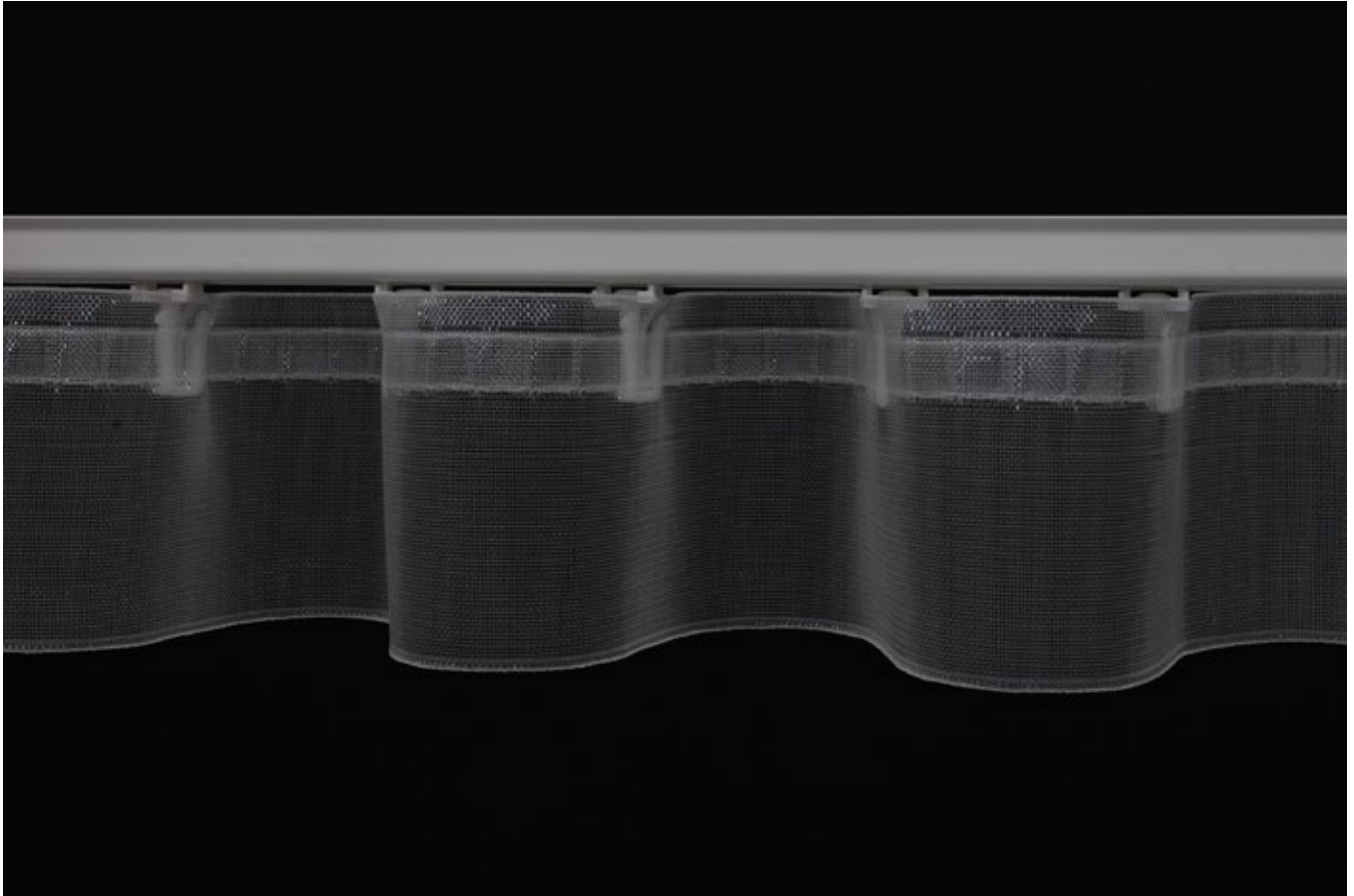

KS EasyFlex Drapery System

The EasyFlex system eliminates the snaps of a snap tape drape and replaces them with a hook and pocket tape. By eliminating the fixed spacing of the snaps, you are free to adjust your fullness and work with full and half widths of drapery fabric.

KS EasyFlex Drapery System

2 piece EasyFlex Joined Carriers

Fits KS, CCS, CS, FMS tracks

H KS9006-080 2 3/8" spacing

H KS9006-100 2 1/8" spacing

EasyFlex Tape (carrier hook not included)

75mm (3") x 100 meter

H KS9005

EasyFlex End Hook

Fasten end returns to the wall using an end hook and screw eye (screw eye not included)

H KS9007