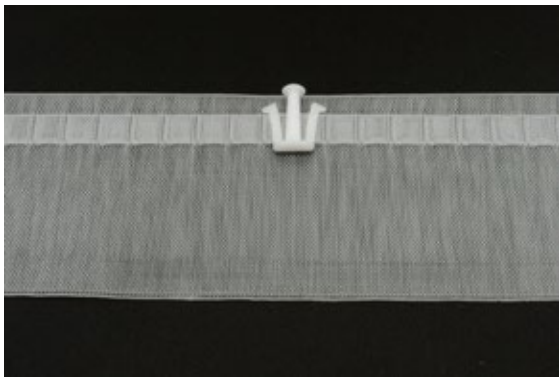

KS EasyFlex Drapery System

The EasyFlex system eliminates the snaps of a snap tape drape and replaces them with a hook and pocket tape. By eliminating the fixed spacing of the snaps, you are free to adjust your fullness and work with full and half widths of drapery fabric.

KS EasyFlex Drapery System

2 piece EasyFlex Joined Carriers

Fits KS, CCS, CS, FMS tracks

H KS9006-080 2 3/8" spacing

H KS9006-100 2 1/8" spacing

EasyFlex Tape (carrier hook not included)

75mm (3") x 100 meter

H KS9005

EasyFlex End Hook

Fasten end returns to the wall using an end hook and screw eye (screw eye not included)

H KS9007