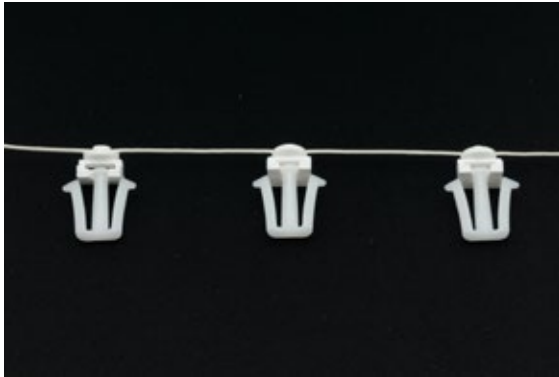

KS EasyFlex Drapery System

The EasyFlex system eliminates the snaps of a snap tape drape and replaces them with a hook and pocket tape. By eliminating the fixed spacing of the snaps, you are free to adjust your fullness and work with full and half widths of drapery fabric.

KS EasyFlex Drapery System

2 piece EasyFlex Joined Carriers

Fits KS, CCS, CS, FMS tracks

H KS9006-080 2 3/8" spacing

H KS9006-100 2 1/8" spacing

EasyFlex Tape (carrier hook not included)

75mm (3") x 100 meter

H KS9005

EasyFlex End Hook

Fasten end returns to the wall using an end hook and screw eye (screw eye not included)

H KS9007