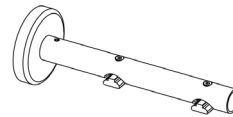

16cm (6 1/4") Double Wall Bracket

H CRS4028-**-**
03 Inox
06 Black
09 Antique bronze