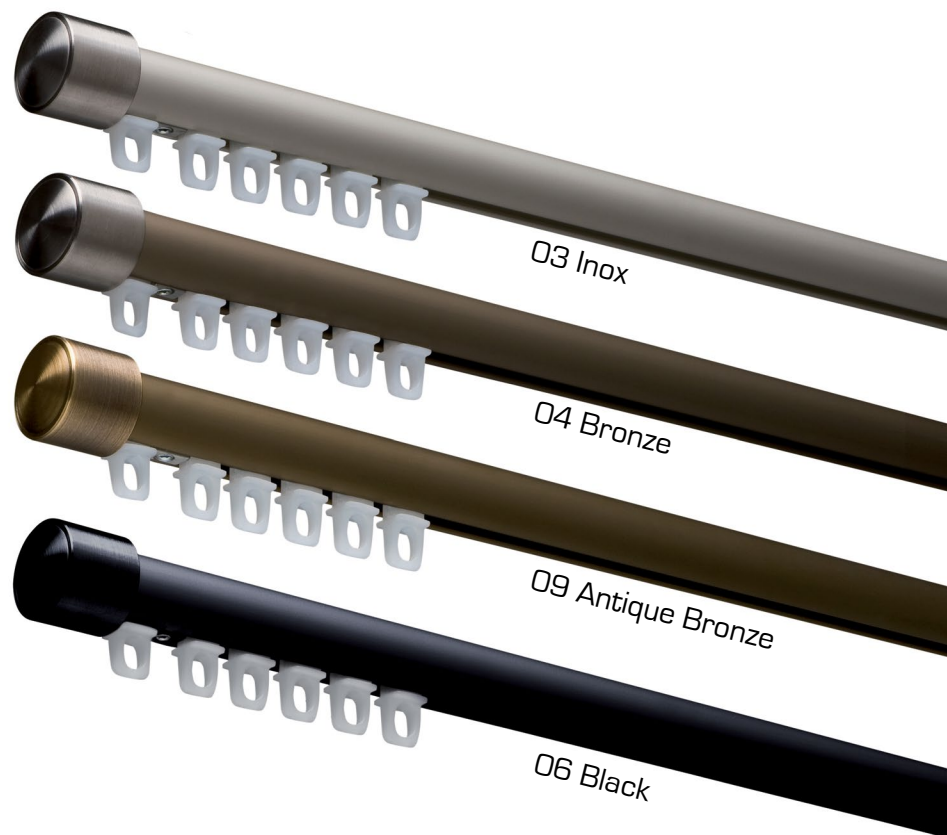

28mm CRS System

now available in Inox, Bronze, Antique Bronze and Black

28mm CRS System

H CRS2819--**** 19' (228") lengths
H CRS2814--**** 14' (168") lengths
H CRS2875--**** 75" lengths

03 Inox
04 Bronze use Inox components
06 Black
09 Antique Bronze

28 mm End Cap

H CRS1628--****
 03 Inox
 06 Black
 09 Antique bronze

CRS Carrier

H CRS1000-01

CRS 28mm End Stop

H CRS1611

CRS Rail Connector

H CRS1612

Corner Connector

H CRS1613

28 mm Inside socket bracket

H CRS1728--****
 03 Inox
 06 Black
 09 Antique bronze

8 cm (3 1/8") Wall Bracket

H CRS3028--****
 03 Inox
 06 Black
 09 Antique bronze

12 cm (4 3/4") Wall Bracket

H CRS3128--****
 03 Inox
 06 Black
 09 Antique bronze

16cm (6 1/4") Double Wall Bracket

H CRS4028--****
 03 Inox
 06 Black
 09 Antique bronze

CRS Ceiling Bracket

H CRS1801

5 cm (2") Ceiling Suspension Bracket